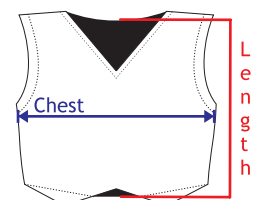

Poly font ribbed poly back