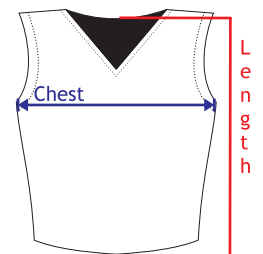

TOPS

ADULT

SIZE	WAIST	CHEST	BACK LENGTH	CROP TOP
Adult 6	60 cm	75 cm	48 cm	31 cm
Adult 8	65 cm	80 cm	48 cm	31 cm
Adult 10	70 cm	85 cm	50 cm	32 cm
Adult 12	75 cm	90 cm	52 cm	33 cm
Adult 14	80 cm	95 cm	52 cm	33 cm
Adult 16	85 cm	100 cm	53 cm	35 cm
Adult 18	90 cm	105 cm	53 cm	36 cm
Adult 20	95 cm	110 cm	54 cm	37 cm

Poly font ribbed poly back

CHILD/YOUTH

SIZE	WAIST	CHEST	BACK LENGTH	CROP TOP
Child 4	56 cm	60 cm	38 cm	26 cm
Child 6	58 cm	64 cm	39 cm	27 cm
Child 8	60 cm	69 cm	40 cm	28 cm
Child 10	62 cm	74 cm	43 cm	29 cm
Child 12	64 cm	80 cm	45 cm	30 cm
Youth 14	66 cm	86 cm	48 cm	31 cm
Youth 16	68 cm	90 cm	50 cm	32 cm